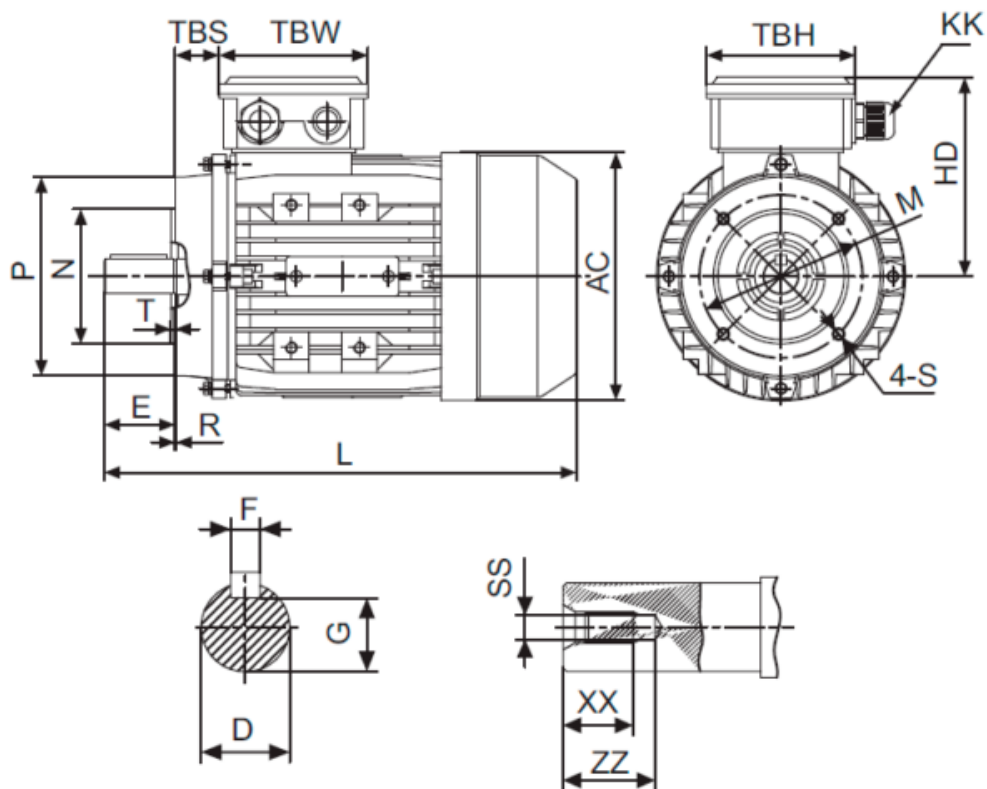

# Data Sheet

Article number: 25130000641540

Description: Kleedrive MS561-4 0.06kw 1400 rpm UL/CSA  
3x230/400V 50HZ IP55 B14

## Measures

AC = Ø110	M = Ø65	TBS = 14
D = 9	N = Ø50	TBW = 88
E = 20	P = Ø80	XX = 10
F = 3	R = 0	ZZ = 14
G = 7.2	S = M5	
HD = 100	SS = M4	
KK = 1-M16X1.5	T = 2.5	
L = 196	TBH = 88	